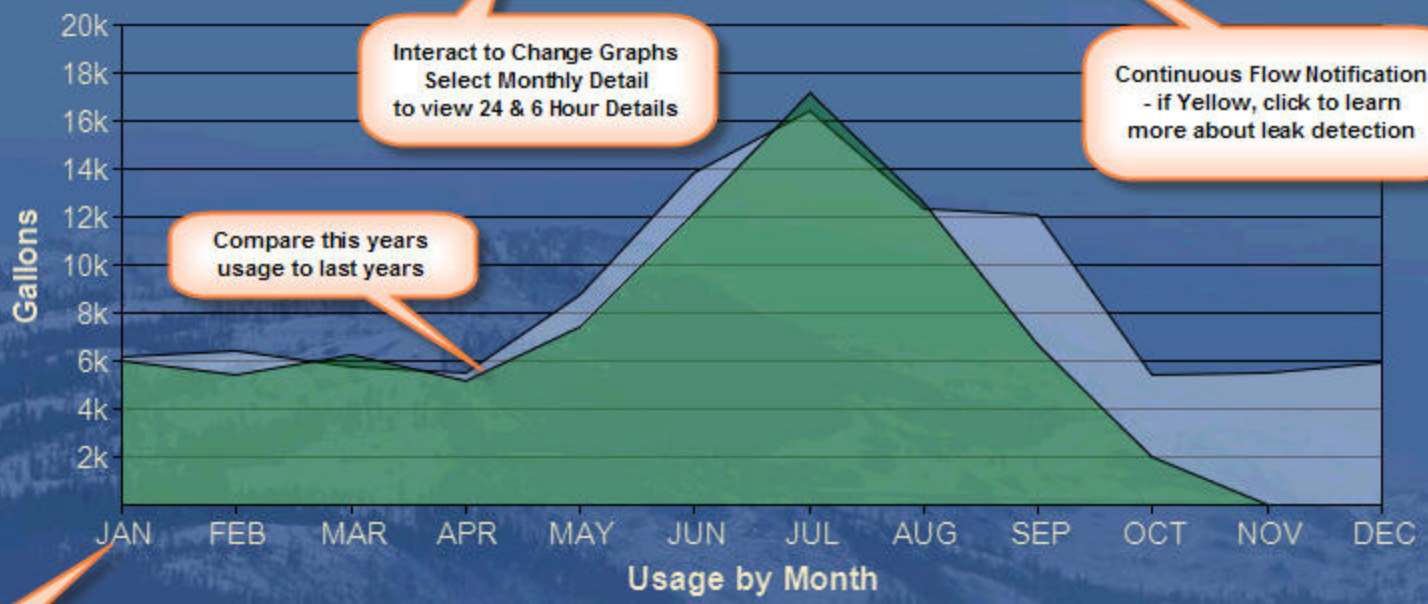

CUSTOMER NAME
SERVICE ADDRESS

CONNECTED: DATE
METER NUMBER

Customer Info

Total Consumption for Previous 365 Days

Winter Median Use

Total Consumption for Previous 30 Days

Summer Median Use

Hover over Gauges to see Actual

Meter Info

Flow Detection Notification

Select Usage Detail: Yearly Overview

View: 24-Hour Detail 6-Hour Detail

Total Consumption for Previous 7 Days

Interact to Change Graphs
Select Monthly Detail
to view 24 & 6 Hour Details

Compare this years
usage to last years

Continuous Flow Notification
- if Yellow, click to learn
more about leak detection

Usage Graphs
Total Monthly Consumption: This Year Compared to Last
Total Daily Consumption for last 30 Days with Usage Trend
6 Hour Interval Consumption for last 14 Days with Usage Trend